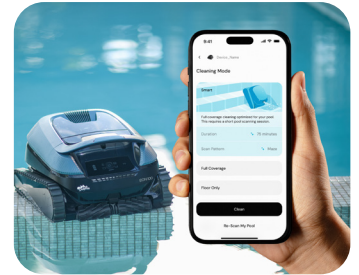

DOLPHIN EON™ 100

LEARNS YOUR POOL. CLEANS IT ALL.

DOLPHIN EON™ 100

EON™ Line

The Pool Cleaner That Reaches Where Other Can't.

The Dolphin EON 100 delivers powerful, intelligent cleaning for pools up to 50 ft / 15 m. Designed for complete, consistent coverage, it cleans floors, walls, waterline, steps, and tanning ledges as low as 8" / 20 cm - leaving no area untouched. With smart navigation, extended runtime, and app control via the Maytronics One™ app, the EON 100 adapts to your pool and keeps it effortlessly clean all season long.

The Dolphin EON 100 Difference

Complete Pool Coverage

Cleans floors, walls, steps, and tanning ledges as shallow as 8" / 20 cm.

JetIQ™ Step Cleaning

Designed to maintain stability on steps for consistent, thorough cleaning.

UltraRun™ Mode

Up to 1 week runtime on one charge.

App-Controlled Simplicity

Schedule, monitor, and troubleshoot from your phone when the robot is out of the pool.

EON 100 Specifications

Ideal Pool Size	Up to 50 ft / 15 m
Cleaning Coverage	Floors, Walls, Waterline, Steps & Sun Ledge (min 8" / 20 cm depth)
Brushing	4 Brushes - 2 Active Scrubbing
Cleaning Cycle Times	1.5 / 2 / 2.5 hours
Cleaning Modes	Full Coverage, Floor-Only, Waterline-Only, UltraRun™, UltraClean, SMART & Cove Mode
Filtration	Monoblock Filtration
Navigation & Maneuverability	SmartMap™ Navigation with Line-by-Line & Maze Coverage
Connectivity	Maytronics One™ App
Warranty	24 Months